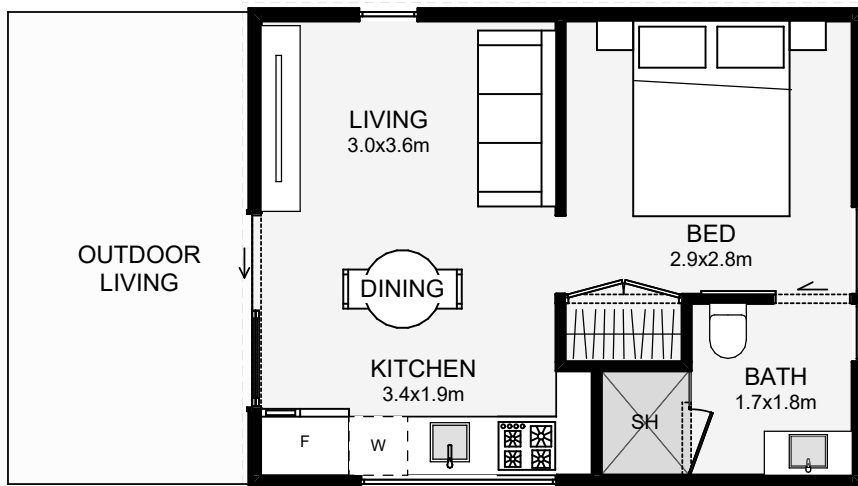

This black 30m² gable dwelling is finished in a vertical axon panel giving it a clean, modern style. Inside, the kitchen, dining and living are all positioned in the front in an open plan layout. The bedroom and bathroom are set at the back. The high pitch on this roof gives you the option to add higher ceilings through the living and extra ceiling storage above the bedroom. This is a small dwelling with the iconic home shape that will never date!

Floor Area: 30m²

Phone: (06) 3774433
 Mobile: 0274 484728
 Email: warwick@designercourt.co.nz
www.competitivehomeswairarapa

COMPETITIVEHOMES
 WAIRARAPA