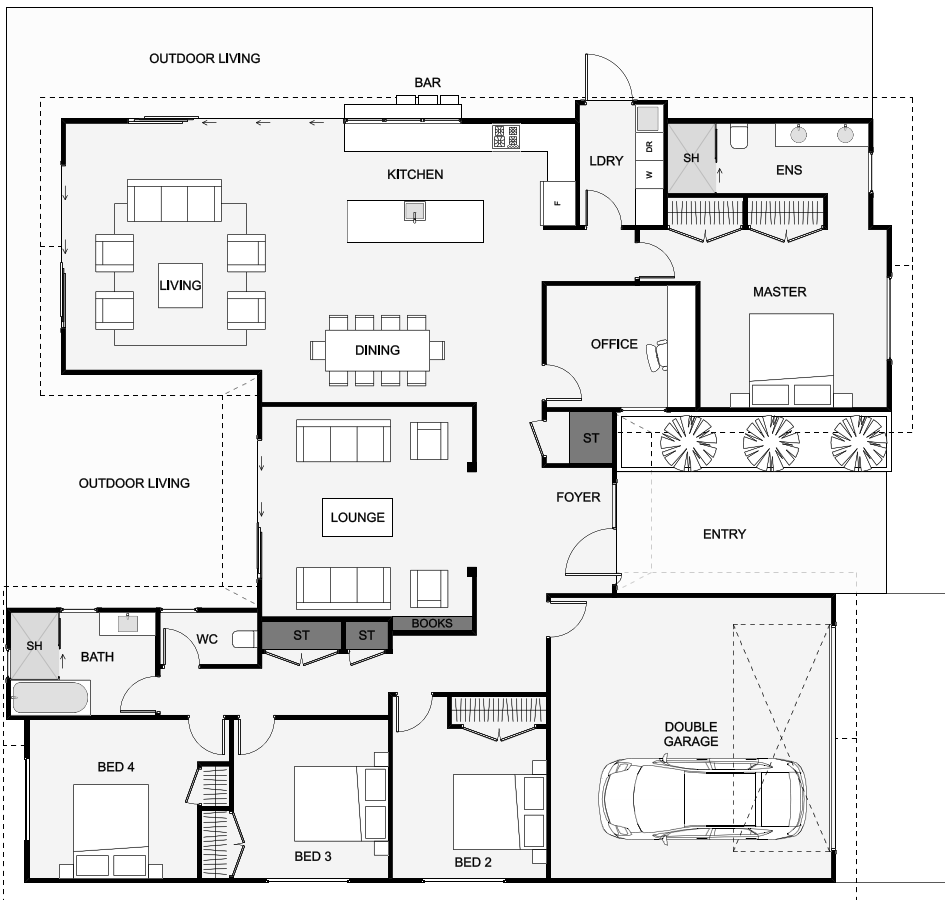

A beautiful modern and chic home that offers all the luxuries and superior features. Designed with families in mind, this home packs a lot of potential! Make your way to the centre of the home and be greeted by the luxurious living and entertaining area, with a separate private lounge close to the entry. Sit back and relax in the large master suite which offers a double wardrobe and a striking ensuite. This home is functional, practical and all with a tasteful touch!

Floor Area: 244m²

 2  4+  2  2  18.9m  16.7m