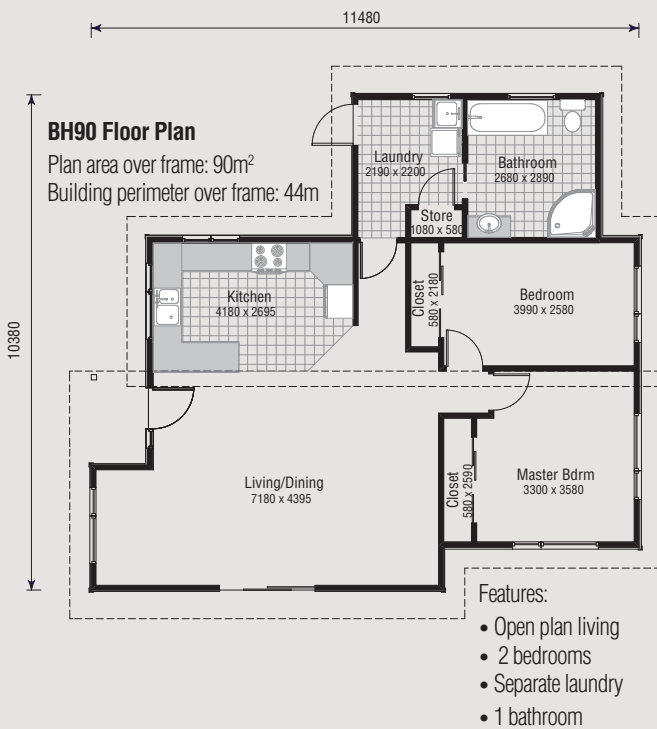

Get off to a great start with this spacious open-plan style two bedroom design. It provides easy, modern living that is larger than it looks.

- Architectural appeal
- Spacious open-plan living
- 2 double bedrooms
- Separate laundry
- 1 bathroom

3D FLOOR PLAN

FLAT FLOOR PLAN

House Area 90m²

ELEVATION 1

ELEVATION 2

ELEVATION 3

ELEVATION 4